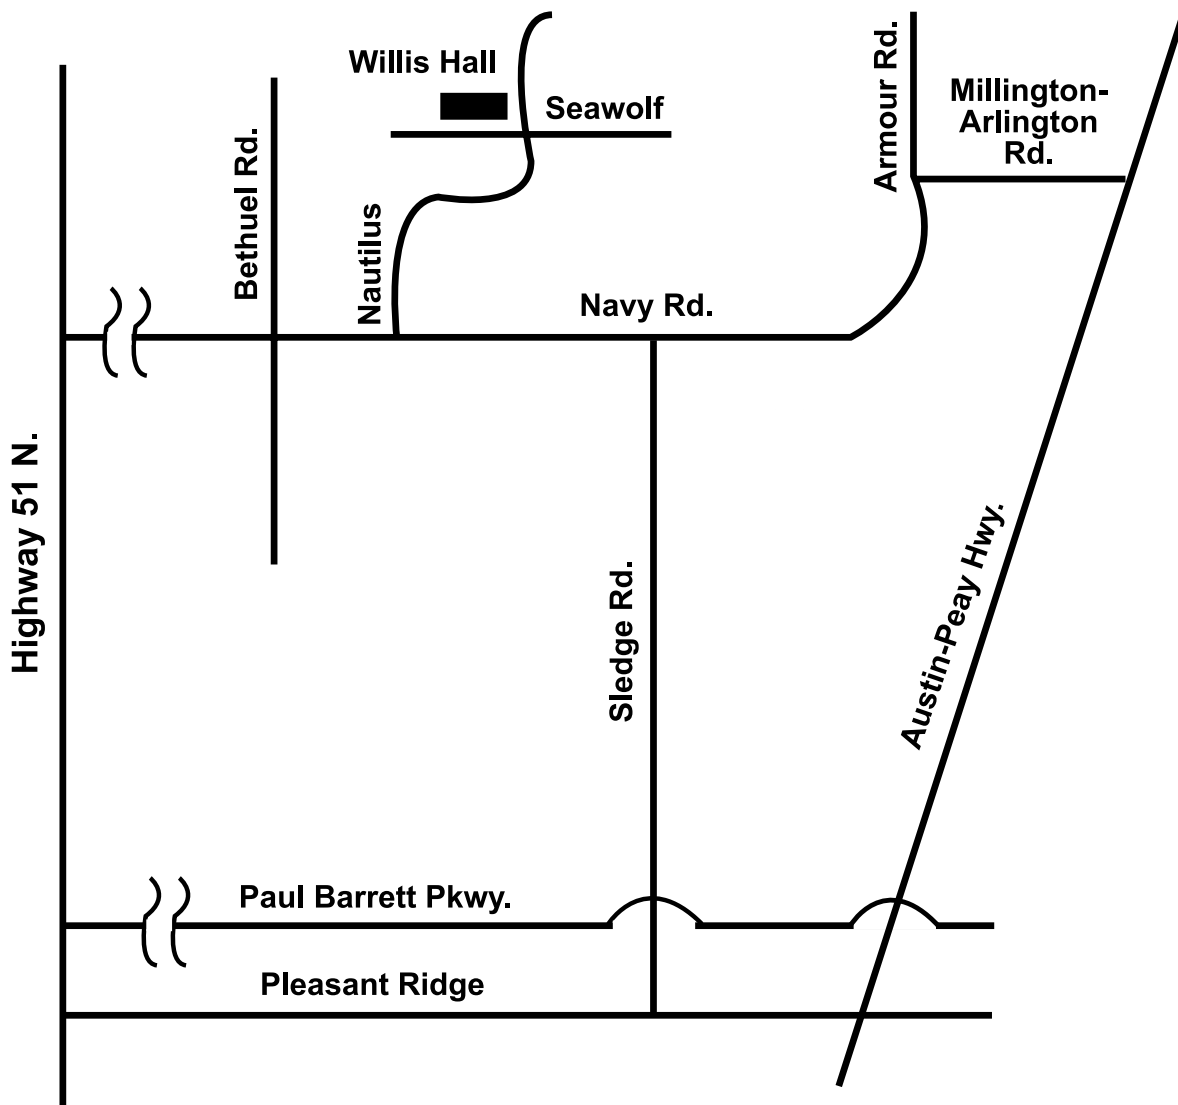

SOUTHWEST

TENNESSEE COMMUNITY COLLEGE

Millington Center
6498 Seawolf
Millington, TN 38053
(901) 333-4090

Navy College Office
Building S-241, NSA Mid-South
Voice: (901) 333-4851 / Fax: (901) 333-4855

Millington Center