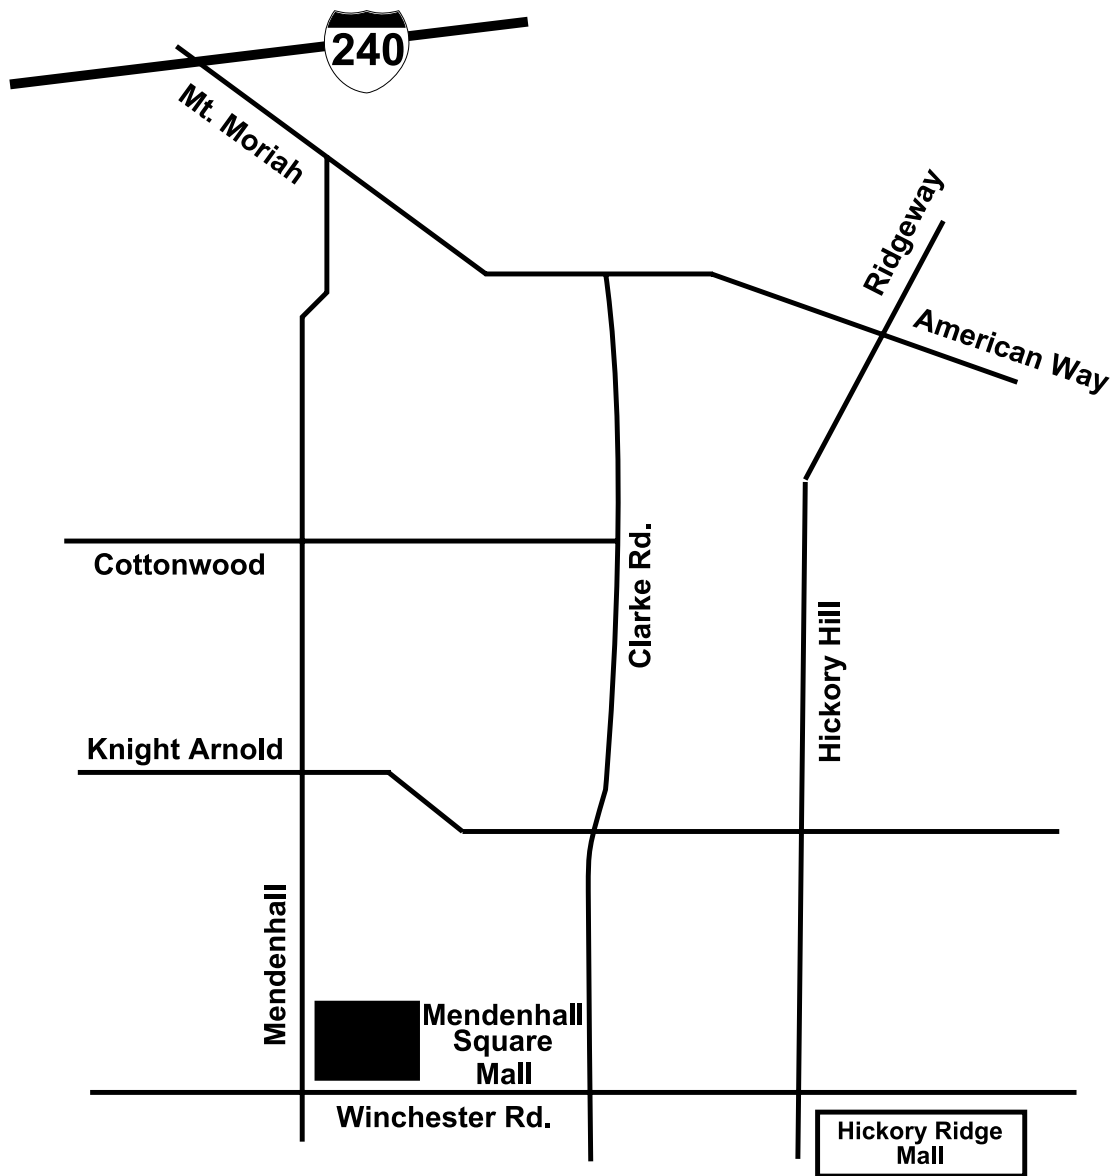

SOUTHWEST

TENNESSEE COMMUNITY COLLEGE

Southeast Center
5396 Mendenhall Square Mall
Memphis, TN 38115
(901) 333-6005

Southeast Center