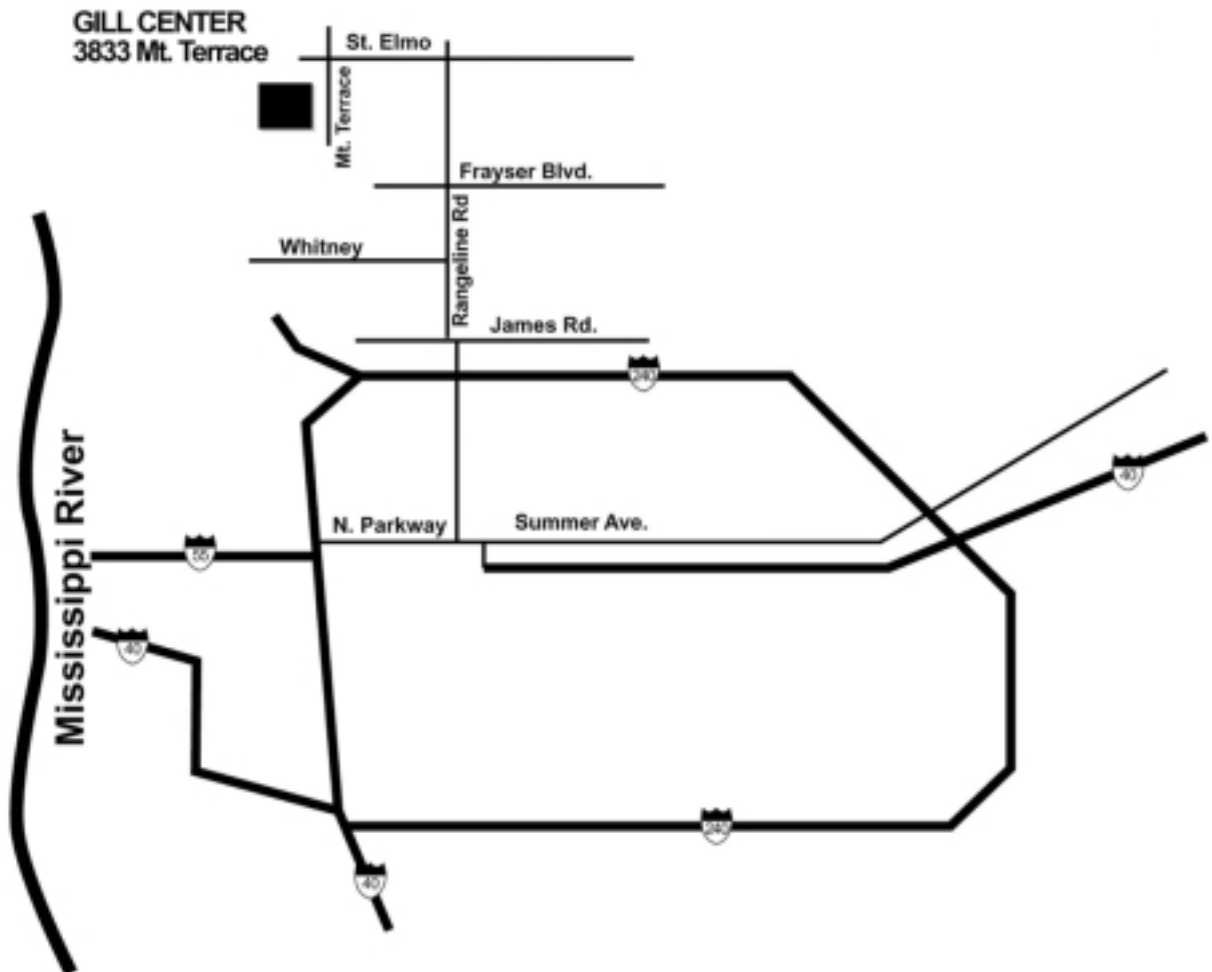

SOUTHWEST

TENNESSEE COMMUNITY COLLEGE

Elbert T. Gill Center
3833 Mountain Terrace
Memphis, TN 38127
(901) 333-5970

Gill Center