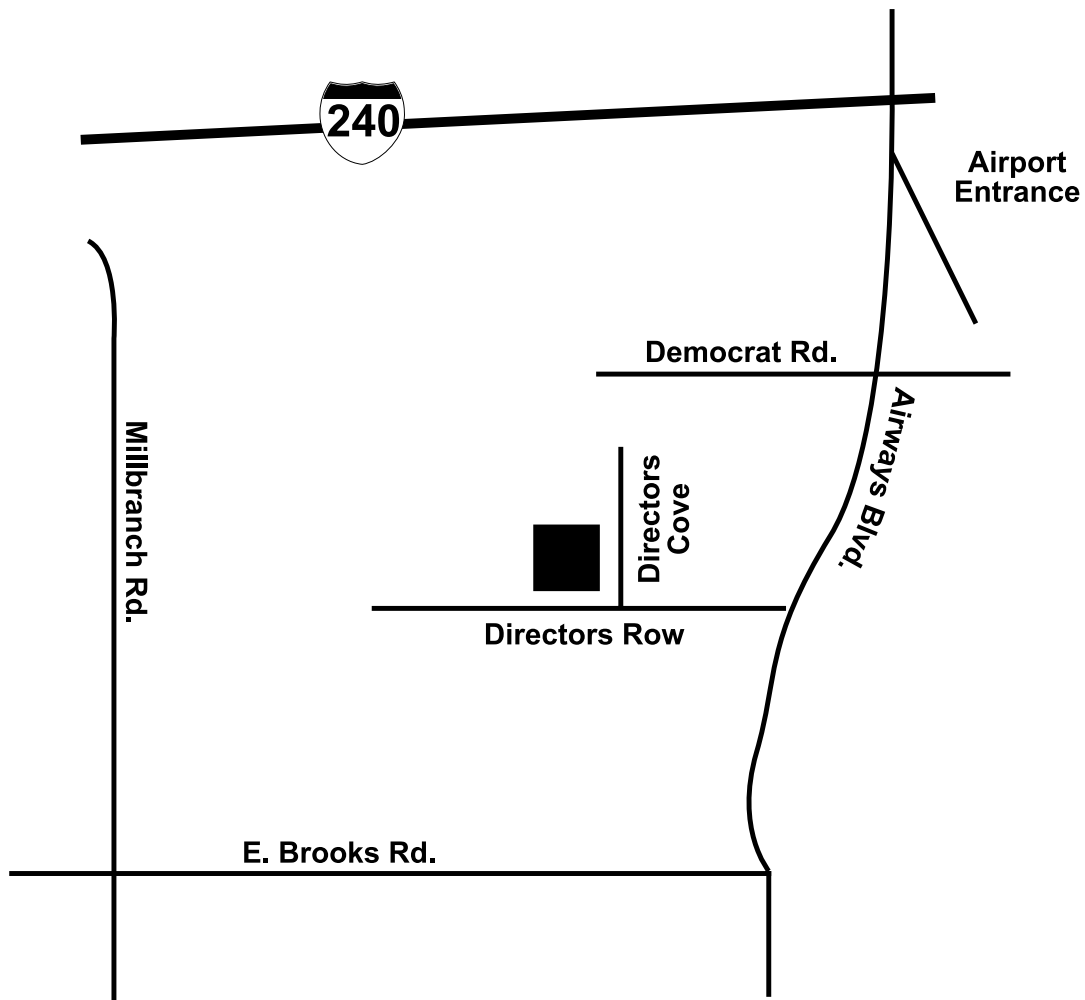

SOUTHWEST

TENNESSEE COMMUNITY COLLEGE

Whitehaven Center
3035 Directors Row, Building 6
Memphis, TN 38131
(901) 398-0901

Whitehaven Center