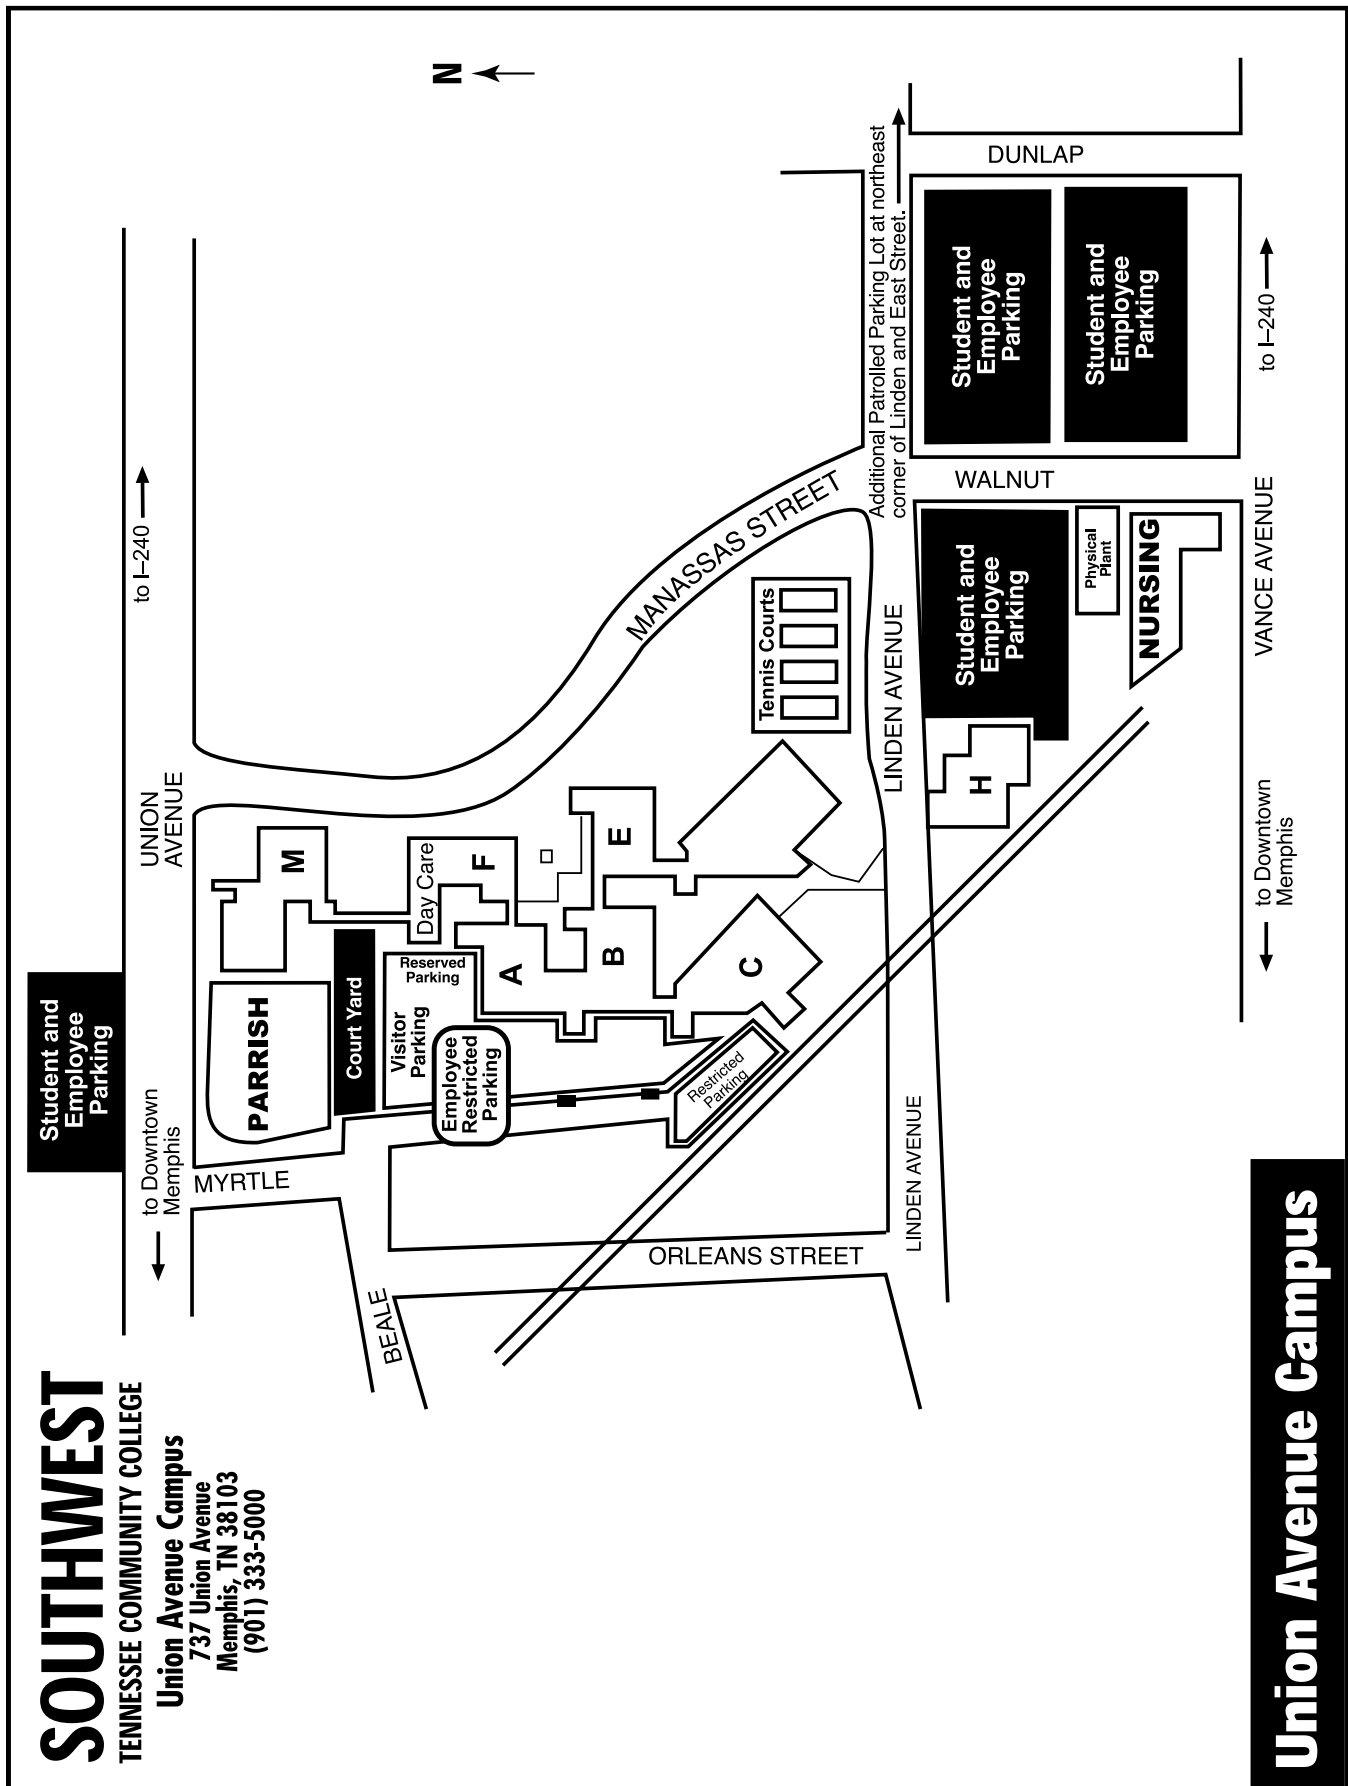

SOUTHWEST

TENNESSEE COMMUNITY COLLEGE

Union Avenue Campus

737 Union Avenue

Memphis, TN 38103

(901) 333-5000

Union Avenue Campus

SOUTHWEST

TENNESSEE COMMUNITY COLLEGE

Fayette County Site
121 West Court Square
Somerville, TN 38068
(901) 466-7656

Directions
Take I-40 East to Exit 18
Continue on US-64
Turn left on West Court Square

Fayette County Site