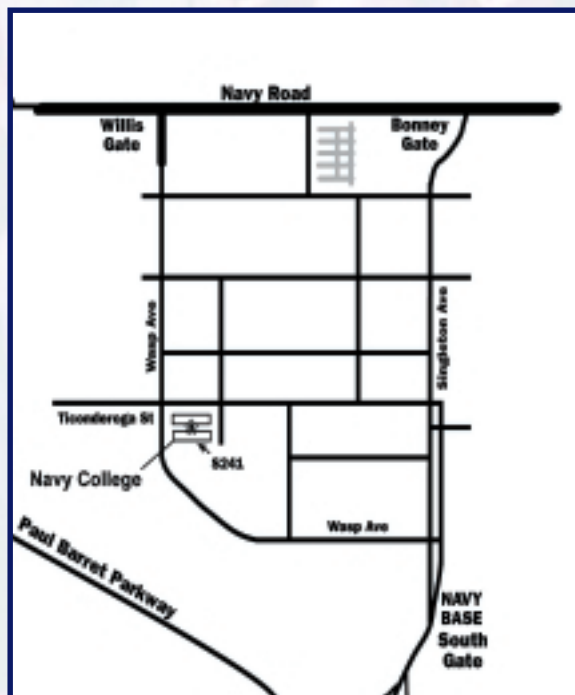

MILLINGTON CENTER

Building S-241
Naval Sport Activity Mid-South
Millington, TN 38054
(901) 872-8117

CENTER DIRECTORY

MAIN OFFICE
(901) 872-8117

PUBLIC SAFETY
ADMINISTRATIVE ASSISTANT
(After Hours)
(901) 872-6207