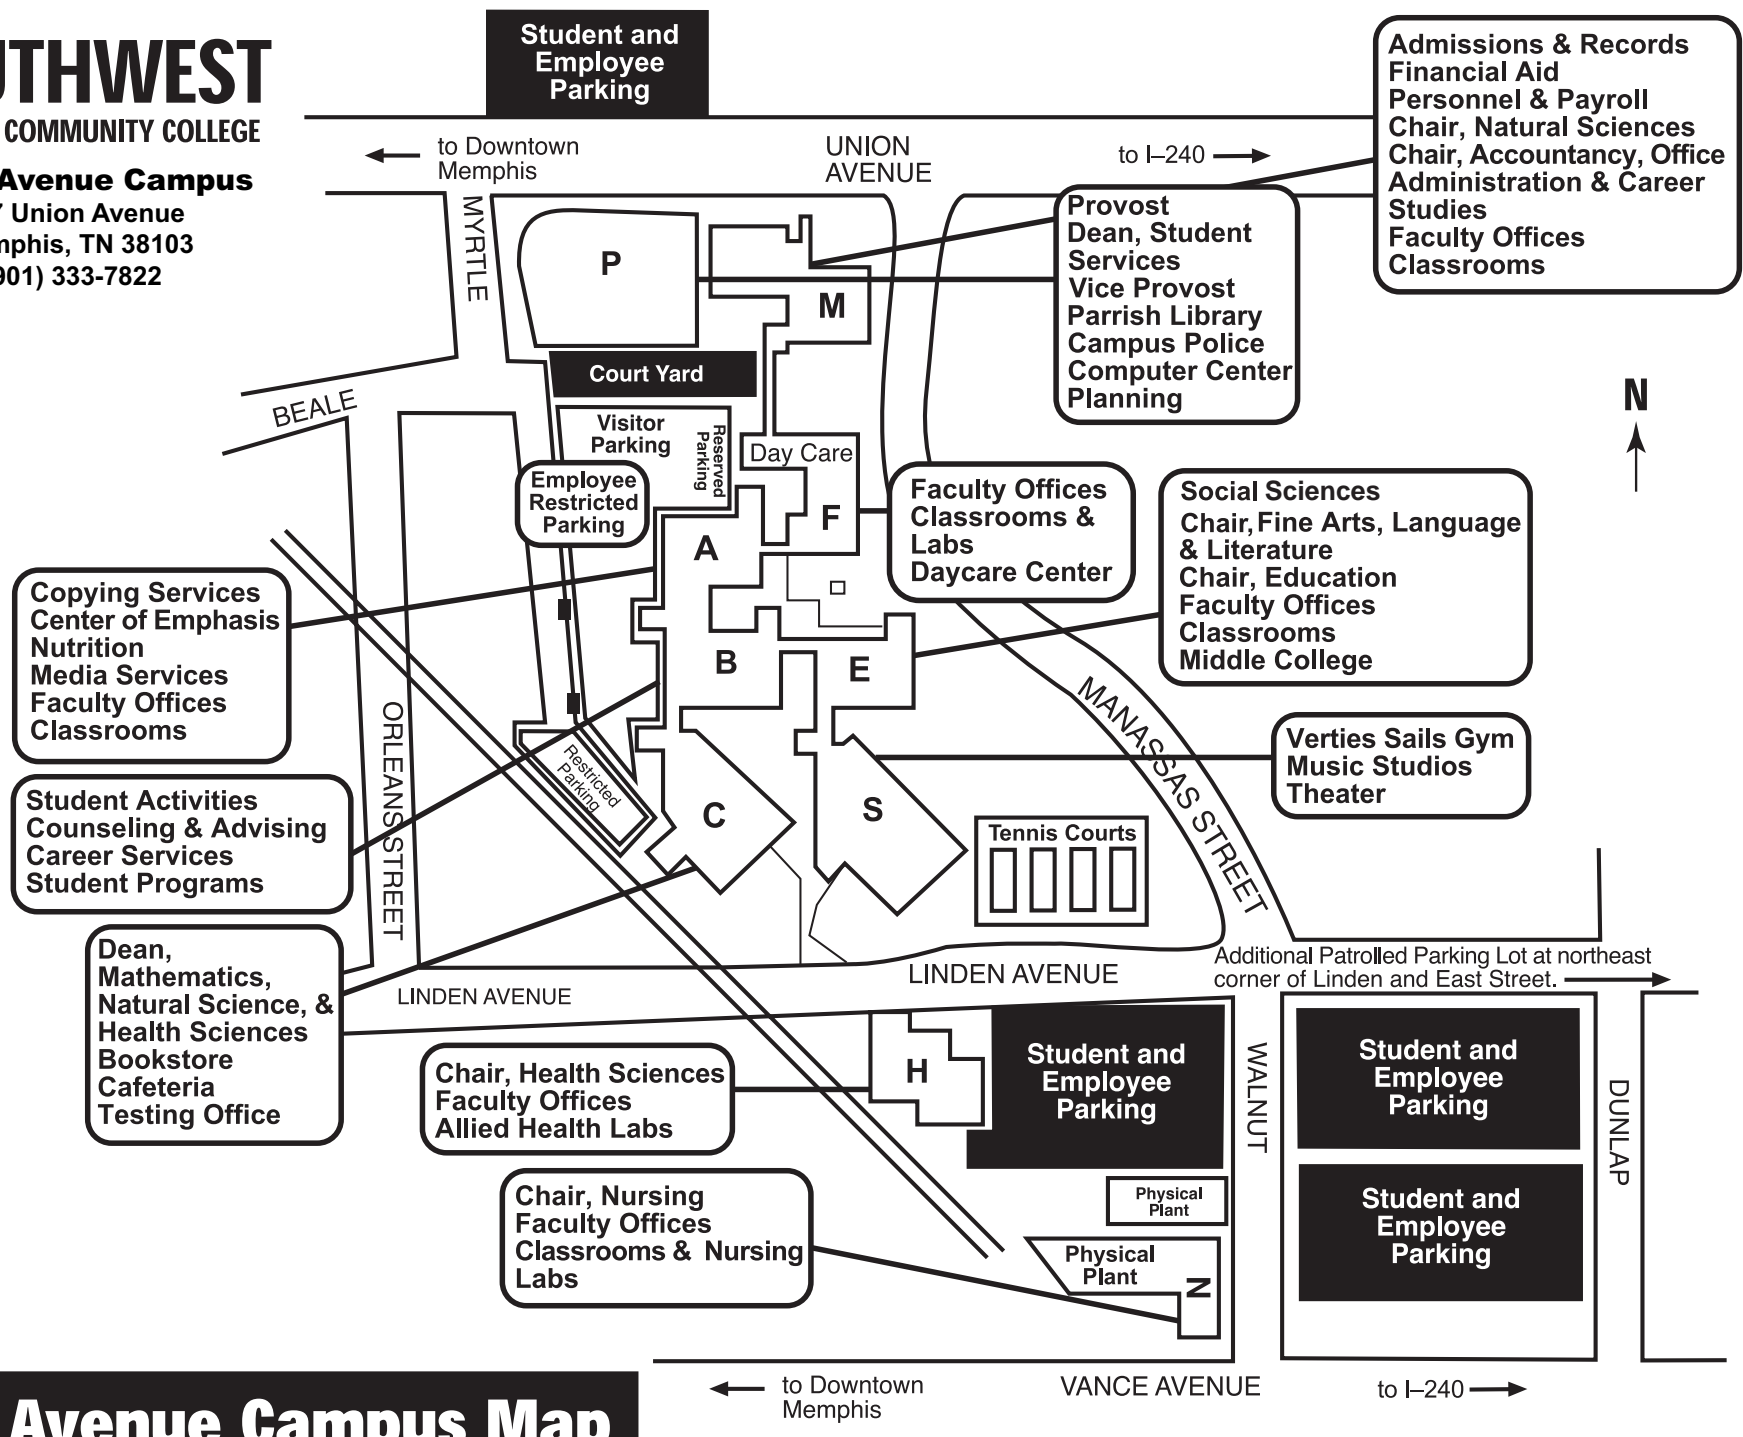

SOUTHWEST

TENNESSEE COMMUNITY COLLEGE

Union Avenue Campus

737 Union Avenue
 Memphis, TN 38103
 (901) 333-7822

Union Avenue Campus Map